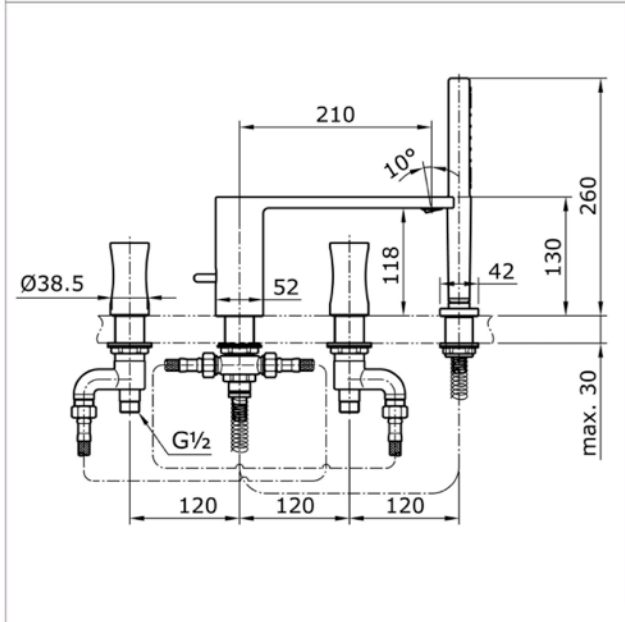

Brand

TOTO

Product Name

TX447SQBR

Description

- 4 holes bath & shower set

Colour / Material

Chrome

Specifications

Water pressure : 0.05MPa ~ 0.75MPa