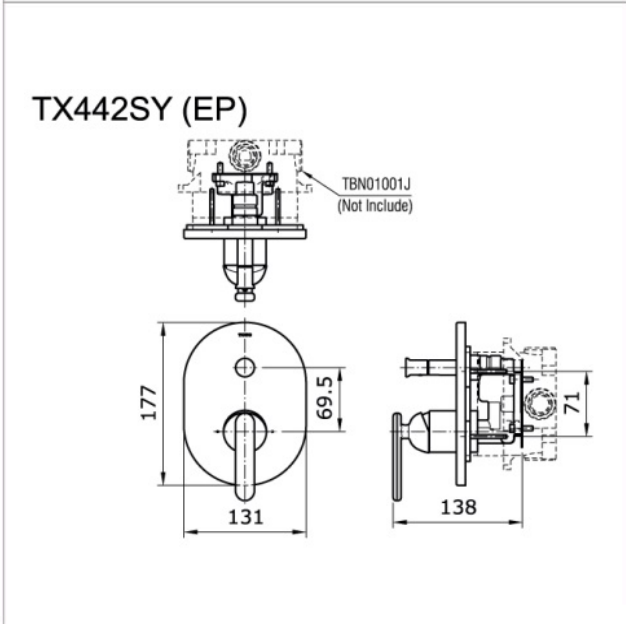

**Brand**

TOTO

**Product Name**

TX442SY#MB

**Description**

- Single lever bath & shower mixer with diverter
- Need mini unit separately

**Colour / Material**

Matte Black

**Specifications**

Size : 131W x 177H mm