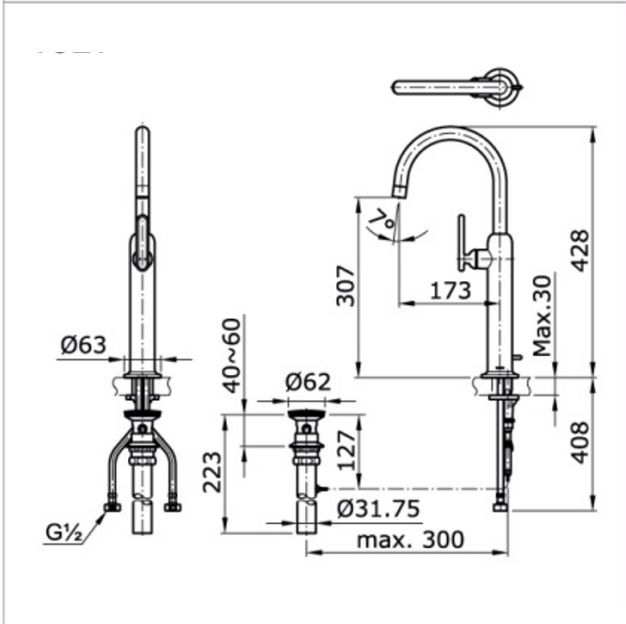

**Brand**

TOTO

**Product Name**

TX116LY#MB

**Description**

- Extended single lever basin mixer with 1" one push pop-up waste

**Colour / Material**

Matte Black

**Specifications**

Spout length : 173 mm  
Height : 428 mm