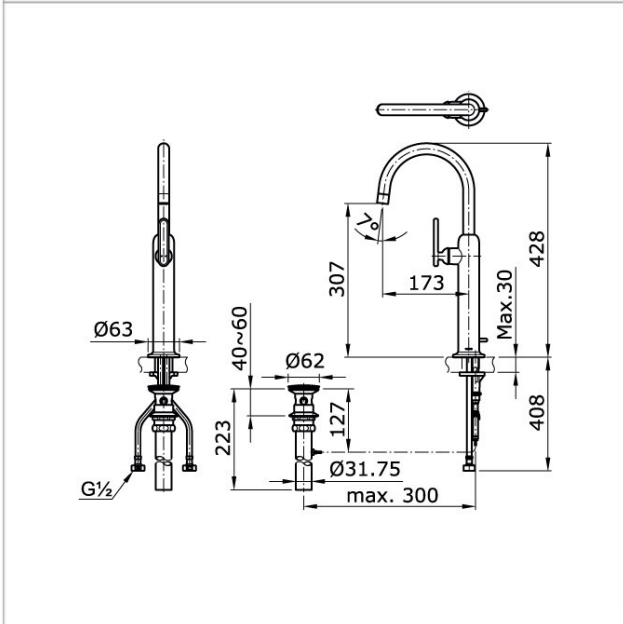

Brand

TOTO

Product Name

TX116LY

Description

- Extended single lever basin mixer with 1" one push pop-up waste

Colour / Material

Chrome

Specifications

Spout length : 173 mm
Height : 428 mm