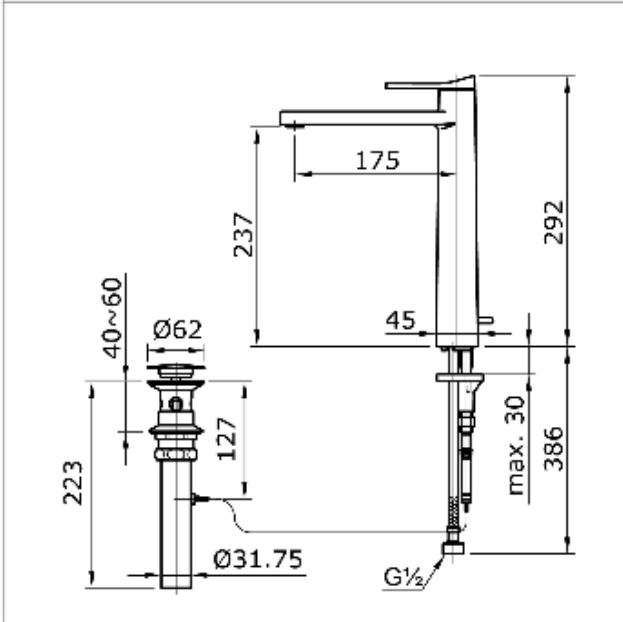

**Brand**

TOTO

**Product Name**

TX116LX

**Description**

- Extended single lever basin mixer with 1" pop-up waste

**Colour / Material**

Chrome

**Specifications**

- Spout length : 175 mm
- Height : 292 mm
- Water pressure : 0.05MPa ~ 0.75MPa