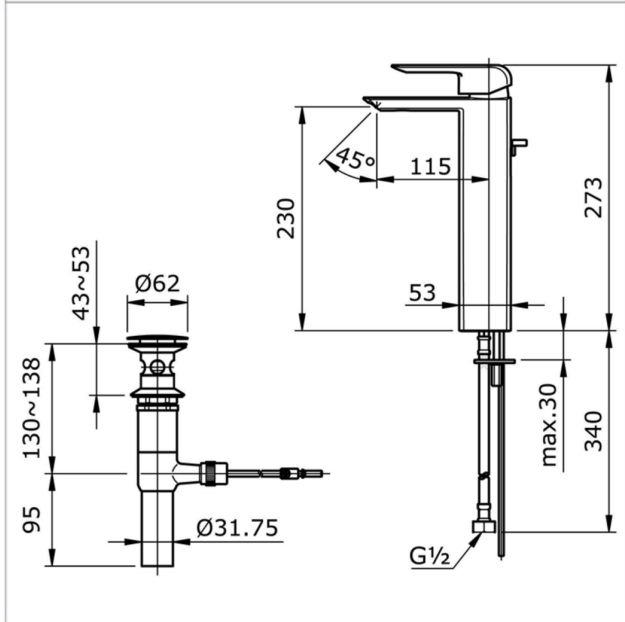

**Brand**

TOTO

**Product Name**

TX116LKBR

**Description**

- Extended single lever basin mixer with 1" pop-up waste

**Colour / Material**

Chrome

**Specifications**

- Spout length : 115 mm
- Height : 273 mm
- Water pressure : 0.05MPa ~ 0.75MPa