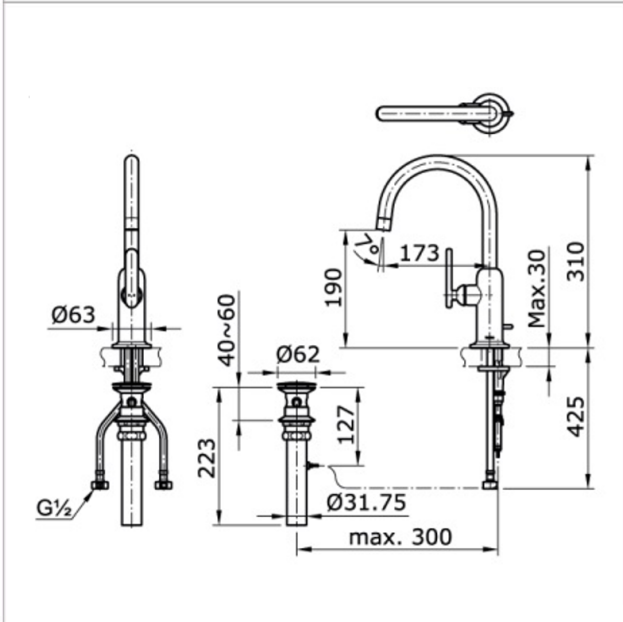

Brand

TOTO

Product Name

TX115LY#MB

Description

- Single lever basin mixer with 1" one push pop-Up waste

Colour / Material

Matte Black

Specifications

Spout length : 173 mm
Height : 310 mm