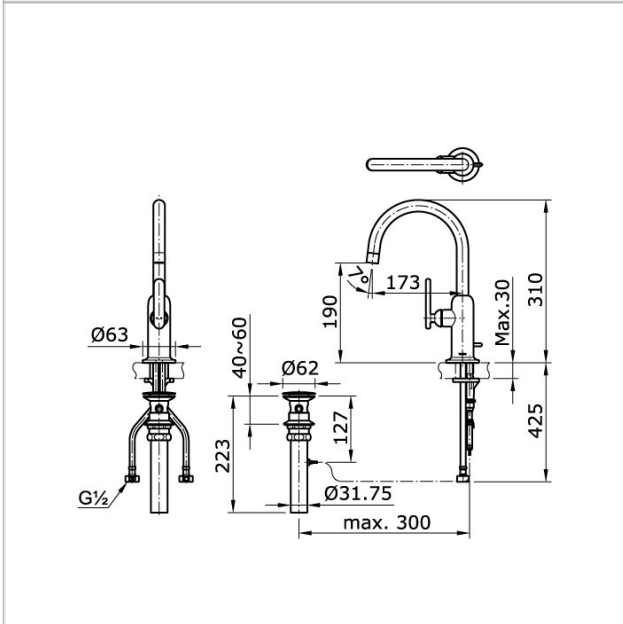

Brand

TOTO

Product Name

TX115LY

Description

- Single Lever Lavatory Faucet with 1" One Push Pop-Up Waste

Colour / Material

Chrome

Specifications

Spout length : 173 mm
Height : 310 mm