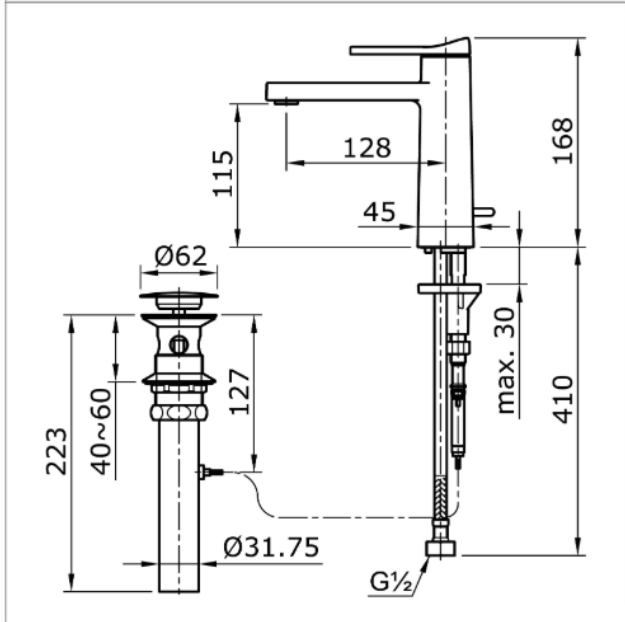

Brand

TOTO

Product Name

TX115LX

Description

- Single lever basin mixer with 1" one push pop-up waste

Colour / Material

Chrome

Specifications

- Spout length : 128 mm
- Water pressure : 0.05MPa ~ 0.75MPa