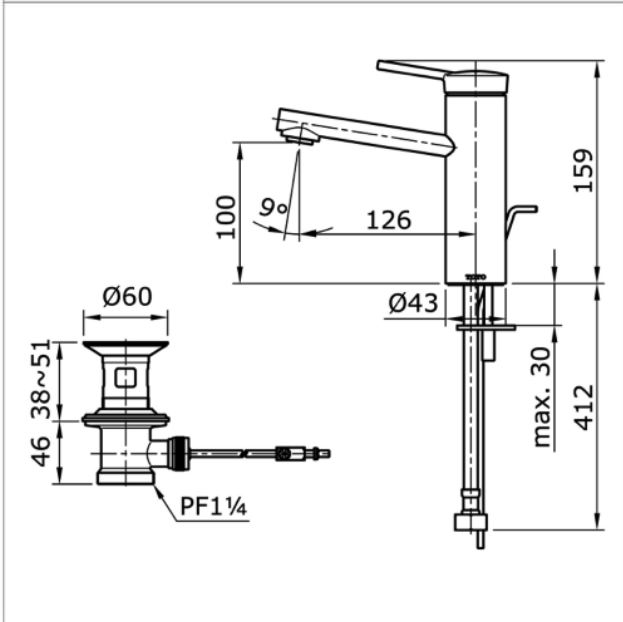

**Brand**

TOTO

**Product Name**

TX115LV

**Description**

- Single lever basin mixer with 1 1/4" pop-up waste

**Colour / Material**

Chrome

**Specifications**

- Spout length : 126 mm
- Water pressure : 0.05MPa ~ 0.75MPa