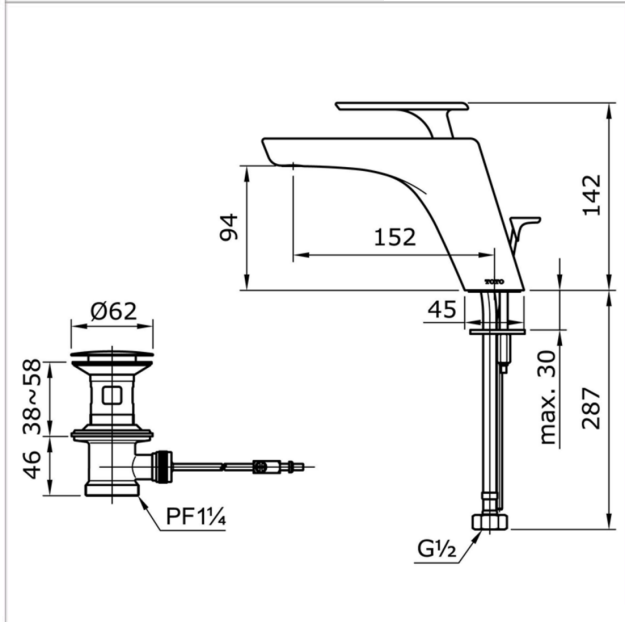

Brand

TOTO

Product Name

TX115LT

Description

- Single lever basin mixer with 1 1/4" pop-up waste

Colour / Material

Chrome

Specifications

- Spout length : 152 mm
- Water pressure : 0.05MPa ~ 0.75MPa