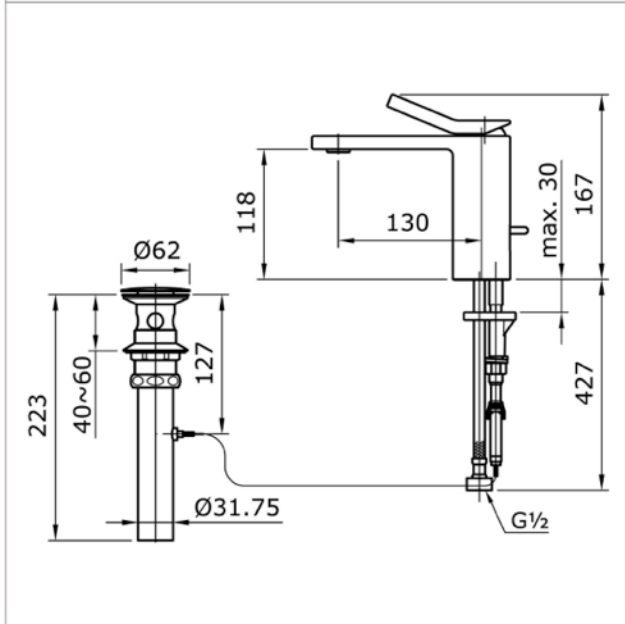

✓✓ Very Good

**Brand**

TOTO

**Product Name**

TX115LQBR

**Description**

- Single lever basin mixer with 1" one push pop-up waste

**Colour / Material**

Chrome

**Specifications**

- Spout length : 130 mm
- Water pressure : 0.05MPa ~ 0.75MPa