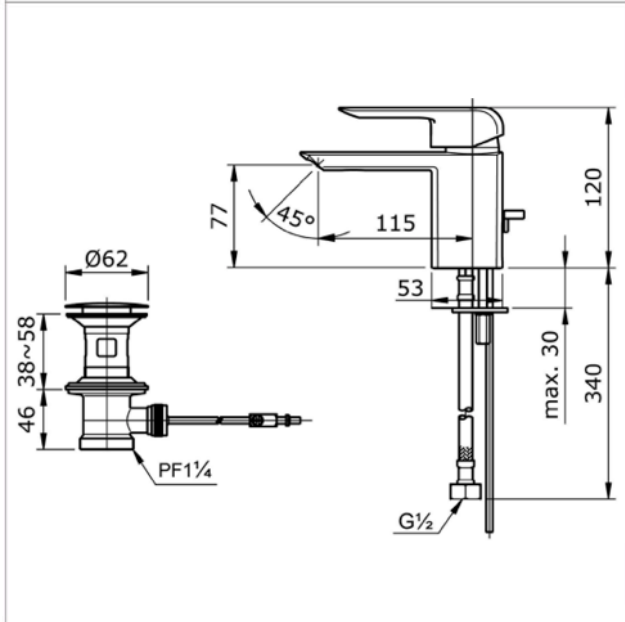

Brand

TOTO

Product Name

TX115LKBR

Description

- Single lever basin mixer with 1 1/4" pop-up waste

Colour / Material

Chrome

Specifications

- Spout length : 115 mm
- Water pressure : 0.05MPa ~ 0.75MPa