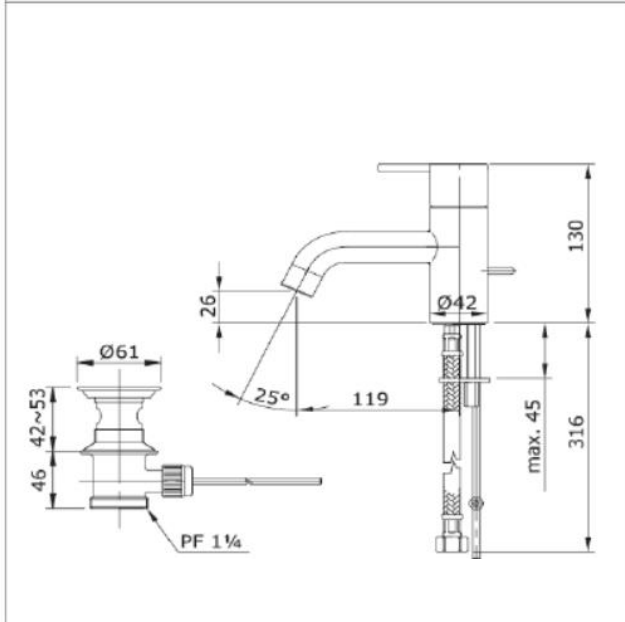

**Brand**

TOTO

**Product Name**

TX115LEZ

**Description**

- Single lever basin mixer with 1 1/4" pop-up waste

**Colour / Material**

Chrome

**Specifications**

- Spout length : 100 mm
- Water pressure : 0.05MPa ~ 0.75MPa