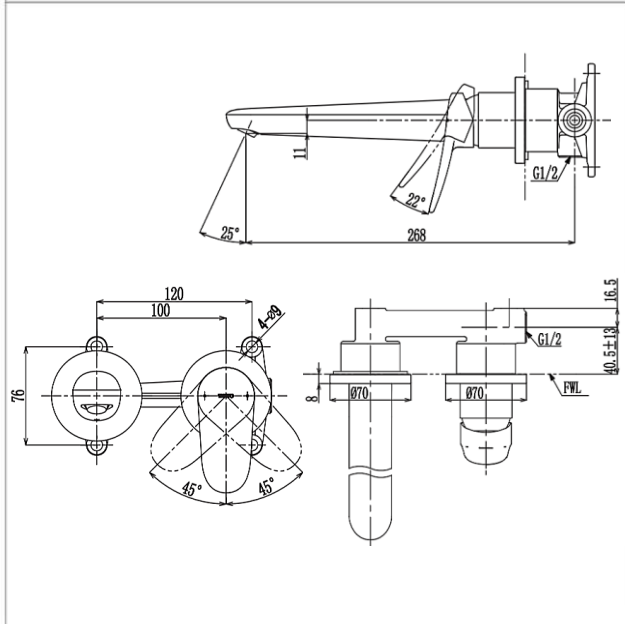

**Brand**

TOTO

**Product Name**

TLS04309B

**Description**

- LF series wall-mount single lever lavatory faucet (long spout) (w/o) waste fitting

**Colour / Material**

Brass Chrome

**Specifications**

Water pressure : 0.05 MPa ~ 1.0 MPa