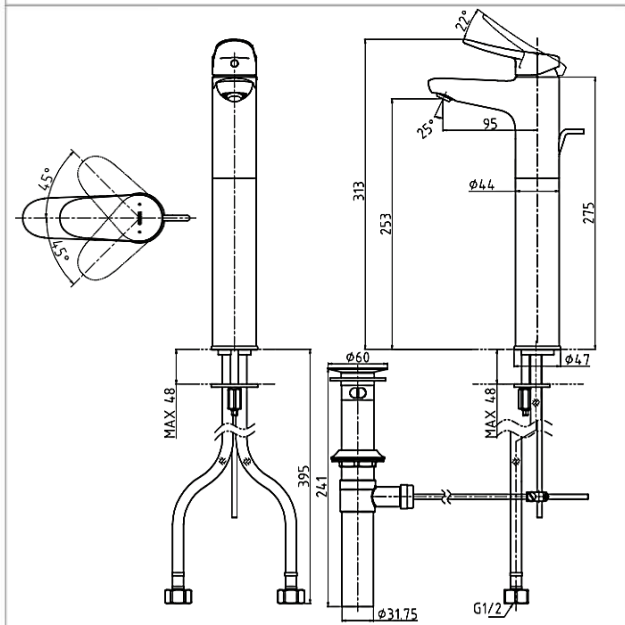

## Product Name

TLS04306B

## Description

- LF series extended single lever basin mixer with pop-up waste

## Specifications

Spout length	: 95 mm
Height	: 313 mm
Water pressure	: 0.05 MPa ~ 1.0 MPa