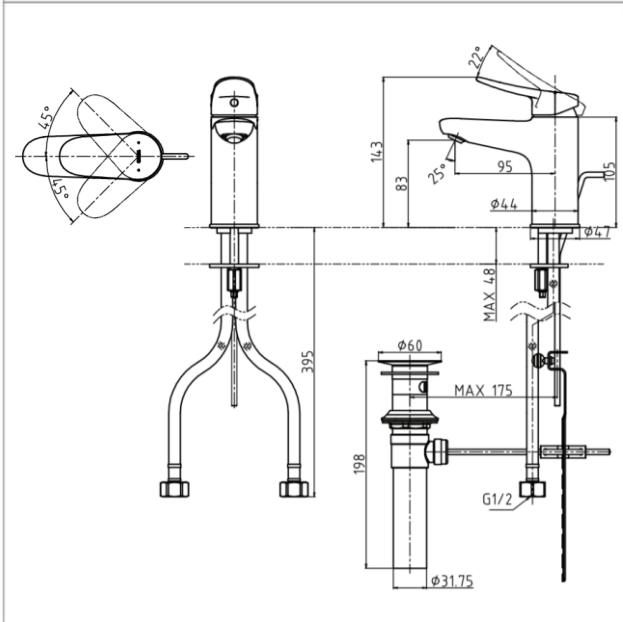

**Brand**

TOTO

**Product Name**

TLS04301B

**Description**

- LF series single lever basin mixer with pop-up waste

**Colour / Material**

Brass chrome

**Specifications**

- Spout length : 95 mm
- Height : 143 mm
- Water pressure : 0.05 MPa ~ 1.0 MPa