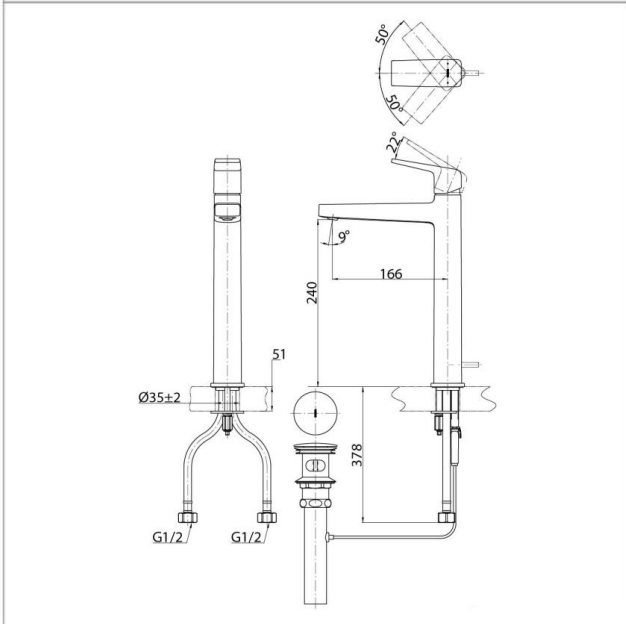

Brand

TOTO

Product Name

TLG10305S

Description

- GB series
- Single Lever Lavatory Faucet comes with pop-up waste

Colour / Material

Material: Brass

Specifications

- Spout length : 166 mm
- Water pressure : 0.05 MPa ~ 1.0 Mpa
- Finish : Chrome