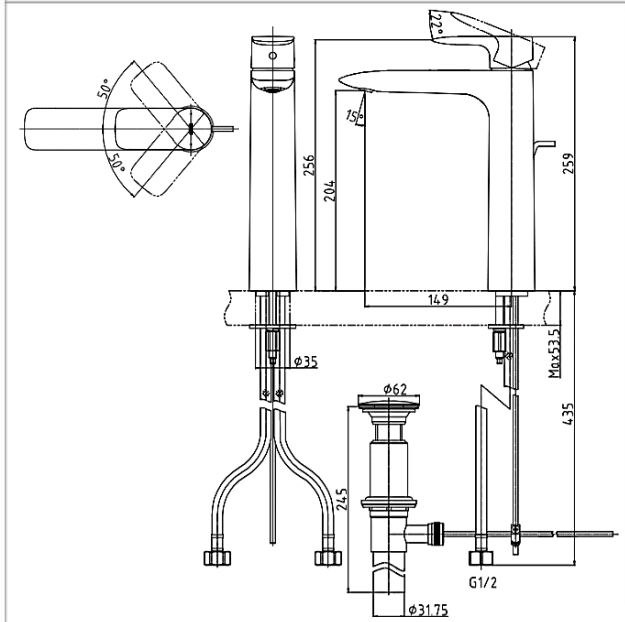

## Product Name

TLG04307S

## Description

- GA series extended single lever basin mixer with pop-up waste

## Specifications

Spout length	: 149 mm
Height	: 259 mm
Water pressure	: 0.05 MPa ~ 1.0 MPa