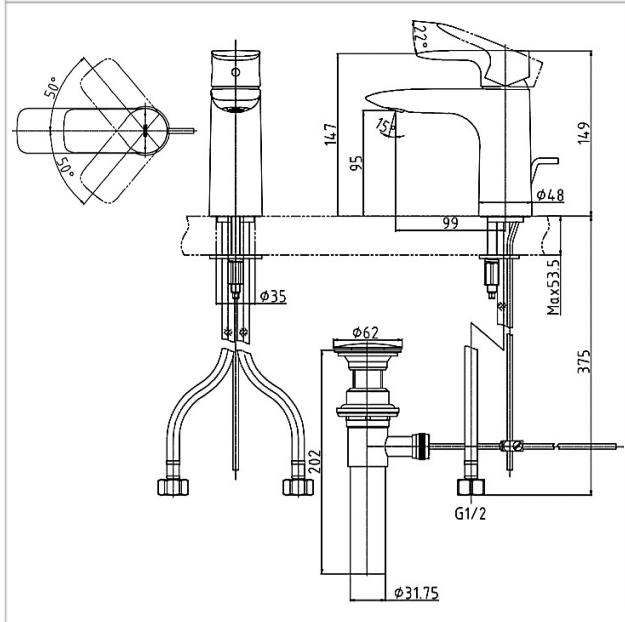

Brand

TOTO

Product Name

TLG04301S

Description

- GA series single lever lavatory faucet with pop-up waste

Colour / Material

Brass Chrome

Specifications

Spout length	: 99 mm
Height	: 149 mm
Water pressure	: 0.05 MPa ~ 1.0 MPa