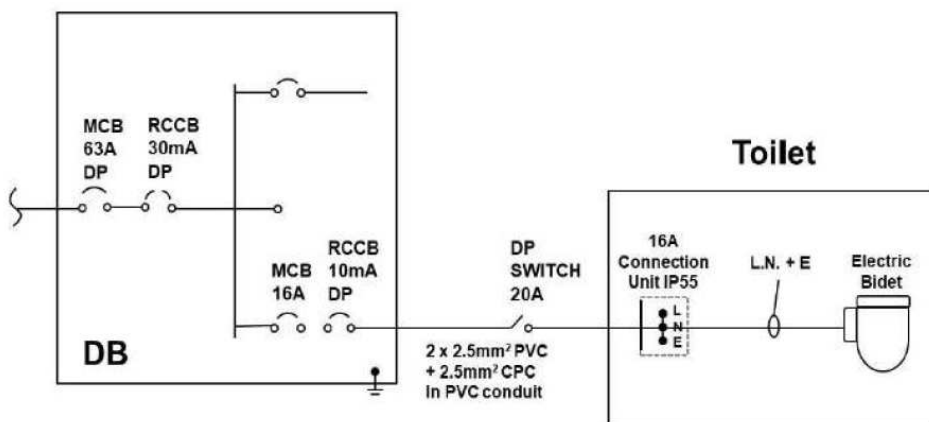

Remarks:

The above information is a guideline and subjected to local code of practice and requirement. Please engage competent Electrical Contractor and Licensed Electrical Worker to carry out the work prior for inspection and certification.