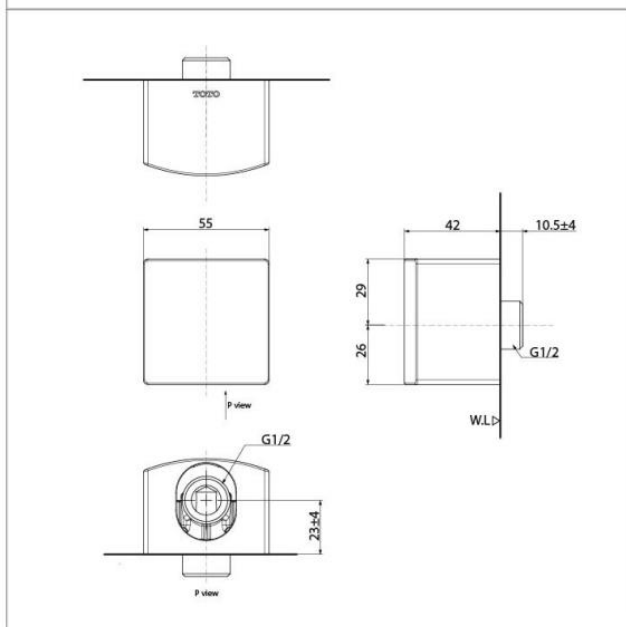

Colour / Material

Chrome / ABS Brass

Specifications

Base Cover : Square Shape