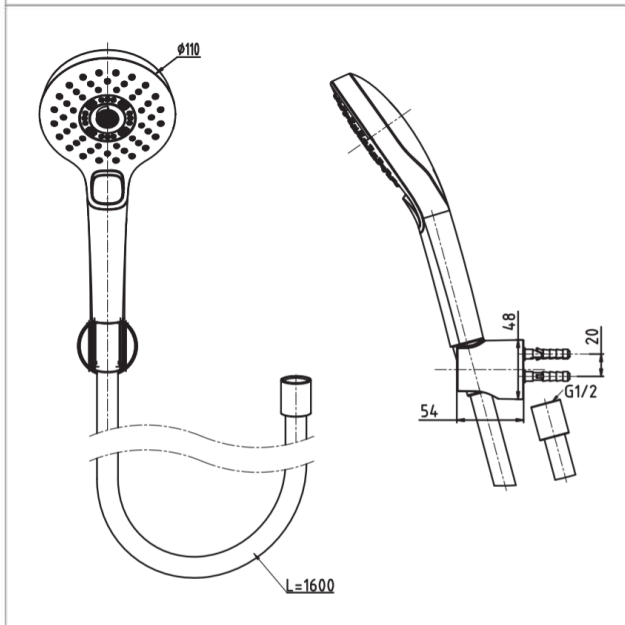

**Brand**

TOTO

**Product Name**

TBW01010A

**Description**

- G Selection shower set
- Round shape hand shower with hanger and hose
- 3 mode function (warm pillar, comfort wave, active wave)
- Comfortable use with anti-rotation mechanism

**Colour / Material**

Chrome / ABS Plastic (hand shower)

**Specifications**