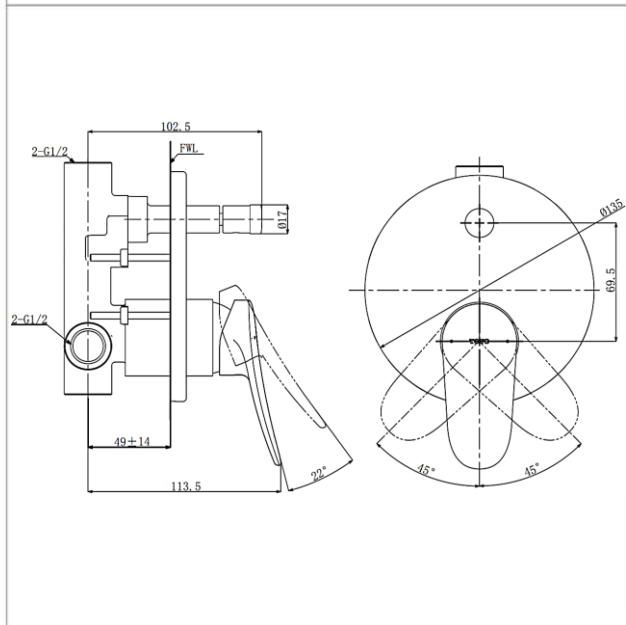

**Brand**

TOTO

**Product Name**

TBS04304B

**Description**

- LF series single lever shower mixer with diverter (w/ valve)

**Colour / Material**

Brass Chrome

**Specifications**

Water pressure : 0.05 MPa ~ 1.0 MPa