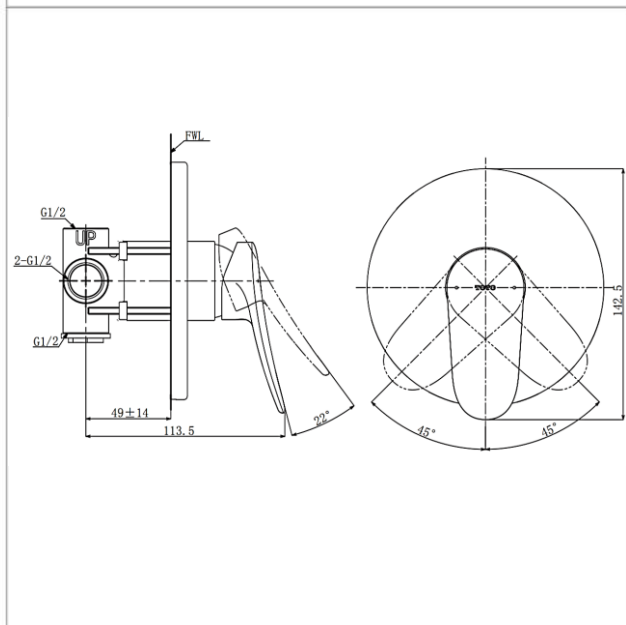

Brand

TOTO

Product Name

TBS04303B

Description

- LF series single lever shower mixer with valve

Colour / Material

Brass Chrome

Specifications

Water pressure : 0.05 MPa ~ 1.0 MPa