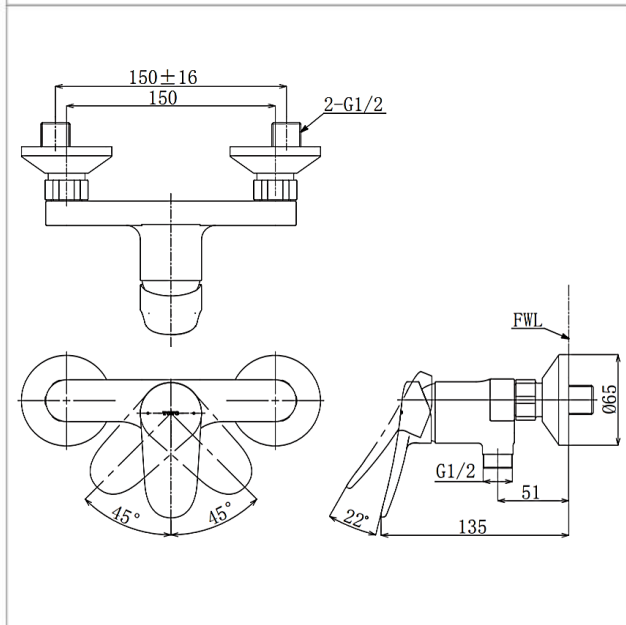

### Product Name

TBS04301B

### Description

- LF series exposed single lever shower mixer

### Specifications

Water pressure : 0.05 MPa ~ 1.0 MPa