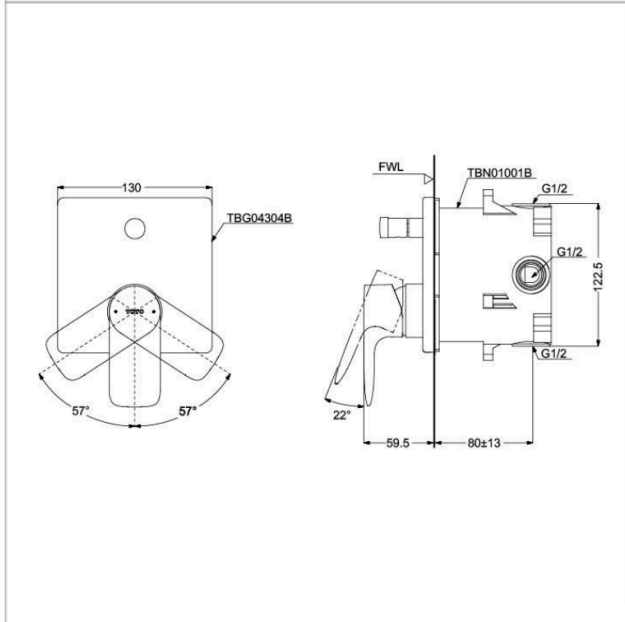

### Description

- GA Concealed single lever bath & shower mixer with diverter
- Square type