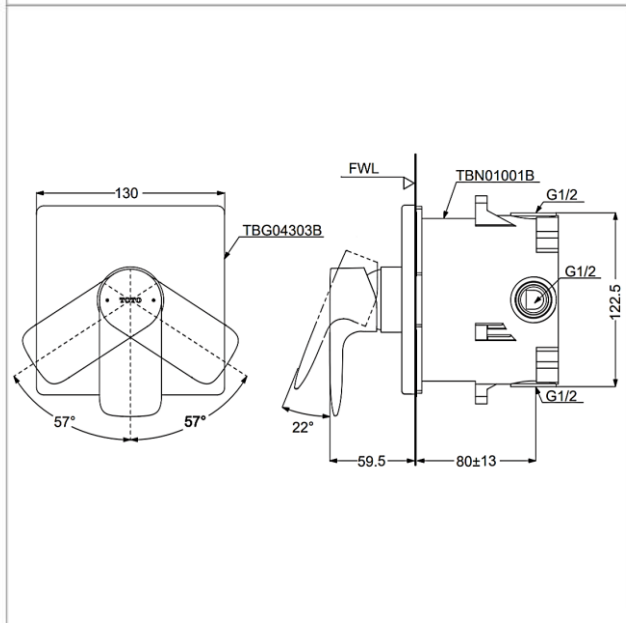

Brand

TOTO

Product Name

TBG04303B / TBN01001B

Description

- GA series single lever shower mixer

Colour / Material

Brass Chrome

Specifications

Water pressure : 0.05 MPa ~ 1.0 MPa