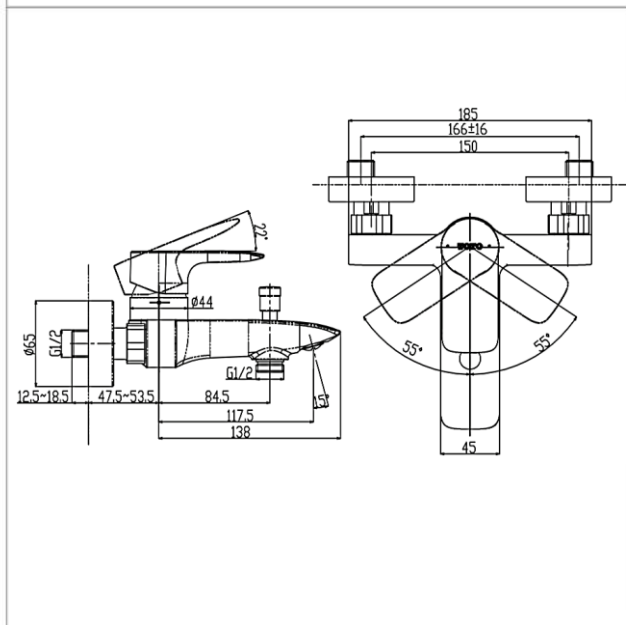

Colour / Material

Brass Chrome

Specifications

Water pressure : 0.05 MPa ~ 1.0 MPa