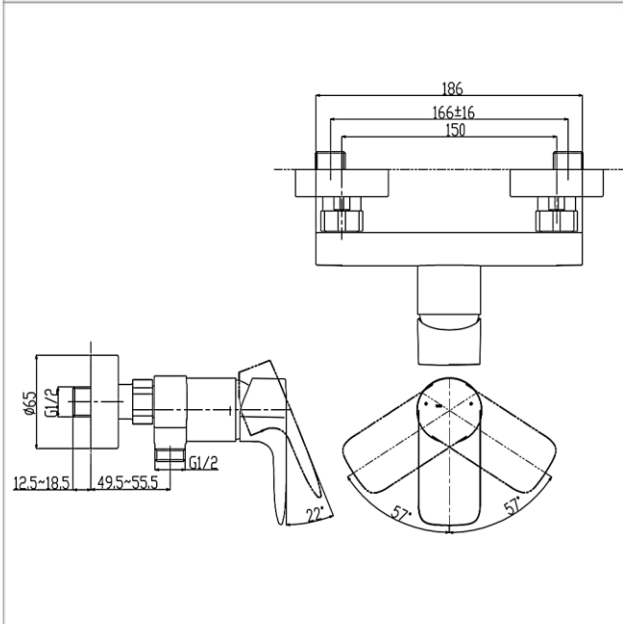

✓ ✓ Very Good

Brand

TOTO

Product Name

TBG04301B

Description

- GA series exposed single lever shower mixer

Colour / Material

Brass Chrome

Specifications

Water pressure : 0.05 MPa ~ 1.0 MPa