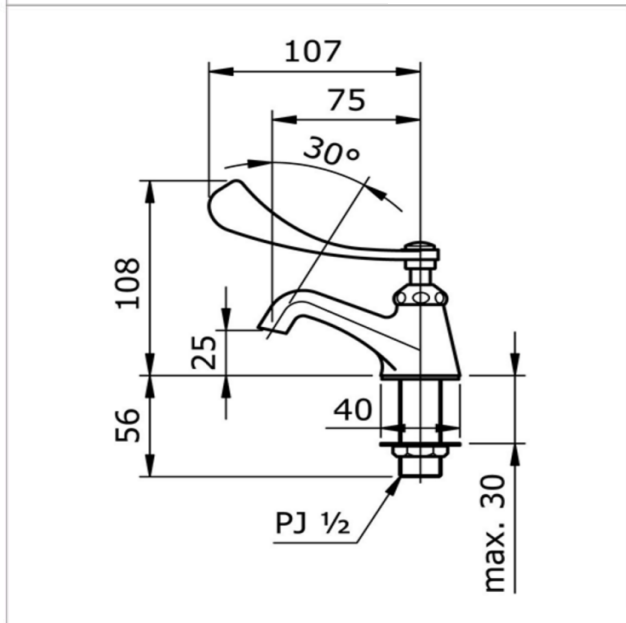

✓✓✓ Excellent

Brand

TOTO

Product Name

T205QN

Description

- Lever handle basin tap

Colour / Material

Chrome

Specifications