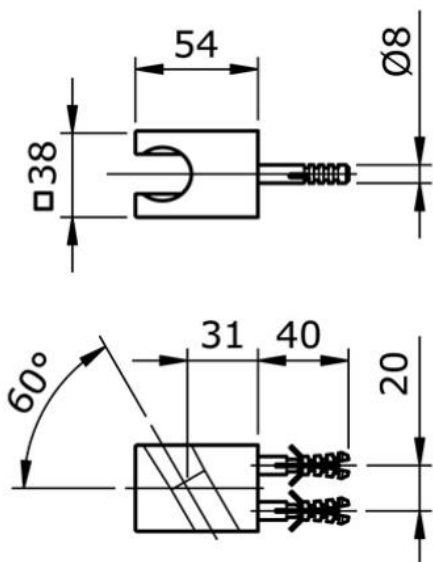

Brand

TOTO

Product Name

S81019M

Description

- Shower hanger

Colour / Material

PVC Chrome

Specifications