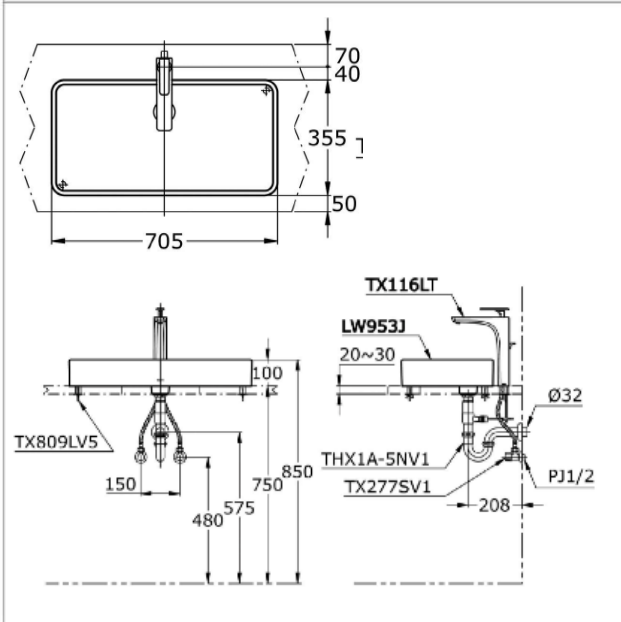

Brand

TOTO

Product Name

LW953J

Description

- Counter top basin

Colour / Material

White

Specifications

Size : 705W x 355D x100H mm