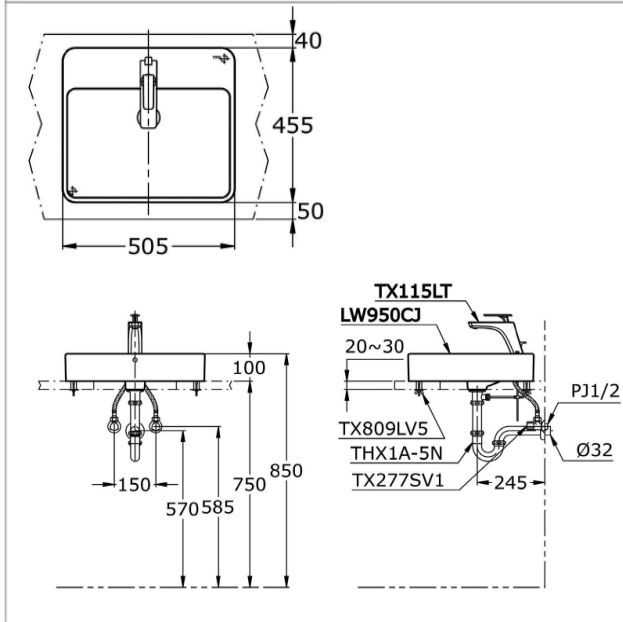

Brand

TOTO

Product Name

LW950CJ

Description

- Counter top basin

Colour / Material

White

Specifications

Size : 505W x 455D x 100H mm