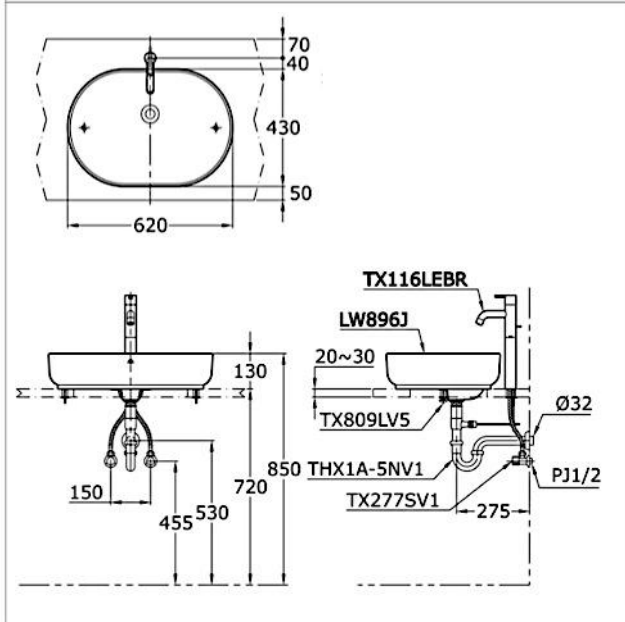

Brand

TOTO

Product Name

LW896J

Description

- Counter top basin

Colour / Material

White

Specifications

Size : 620W x 430D x 130H mm