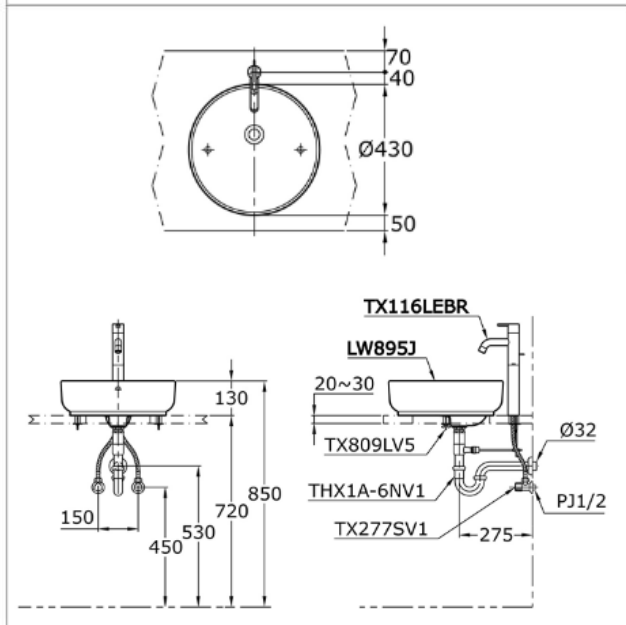

Brand

TOTO

Product Name

LW895J

Description

- Counter top basin

Colour / Material

White

Specifications

Size : 430W x 430D x 130H mm