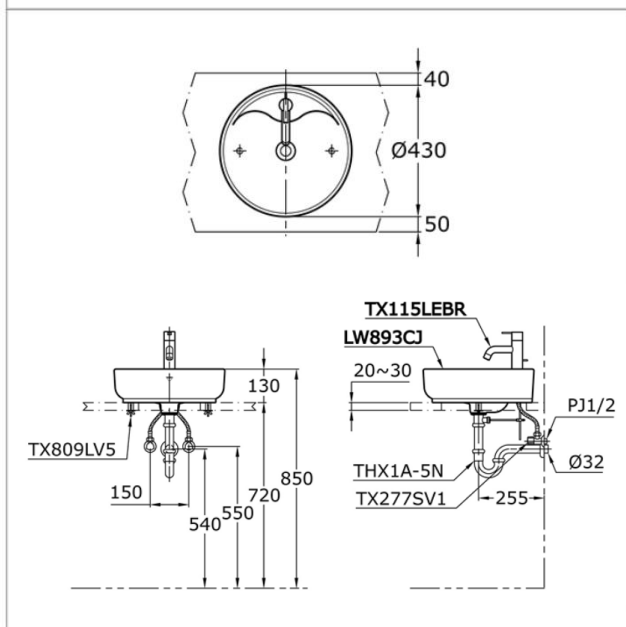

Brand

TOTO

Product Name

LW893CJ

Description

- Counter top basin

Colour / Material

White

Specifications

Size : 430W x 430D x 130H mm