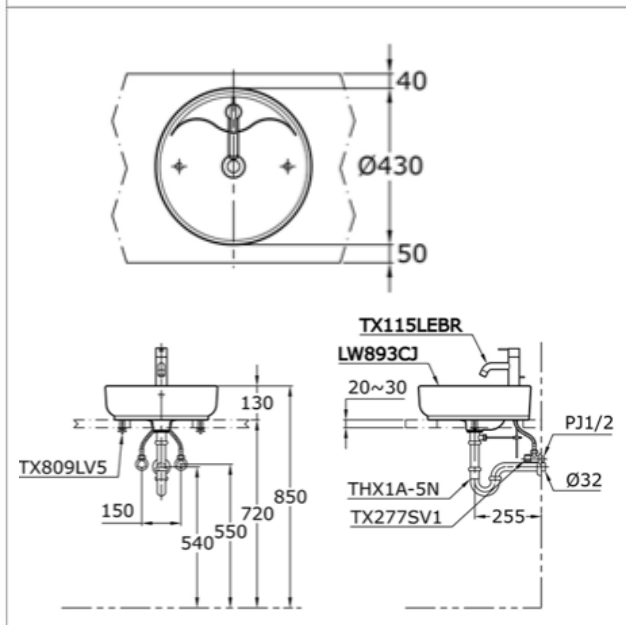

Brand

TOTO

Product Name

LW893CJ

Description

- Counter top basin

Colour / Material

White

Specifications

Size : 430W x 430D x 130H mm