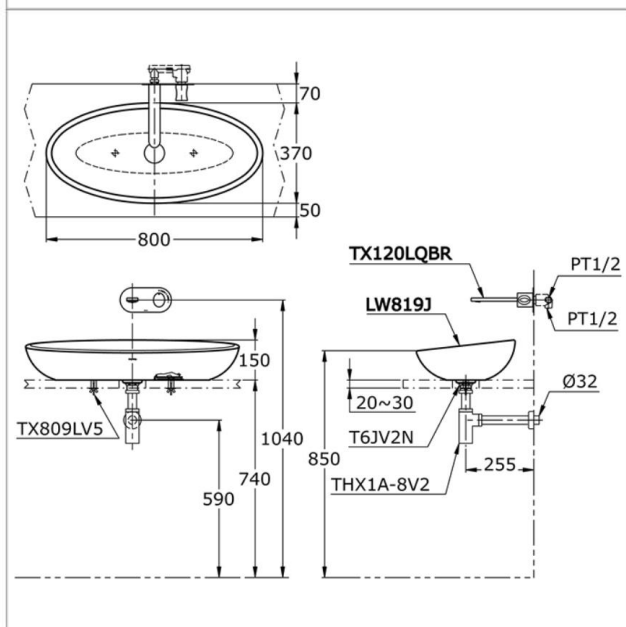

Brand

TOTO

Product Name

LW819J

Description

- Counter top basin

Colour / Material

White

Specifications

Size : 800W x 370D x 150H mm