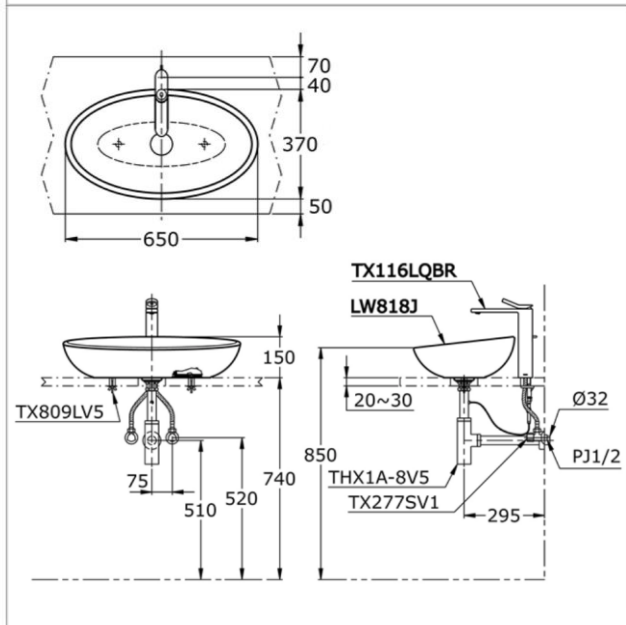

Brand

TOTO

Product Name

LW818J

Description

- Counter top basin

Colour / Material

White

Specifications

Size : 650W x 370D x 150H mm