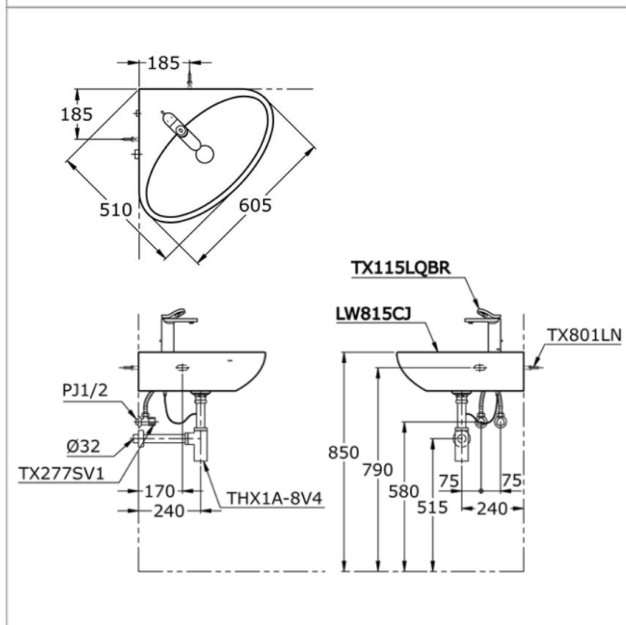

Brand

TOTO

Product Name

LW815CJ

Description

- Wall hung corner basin

Colour / Material

White

Specifications

Size : 605W x 510D mm