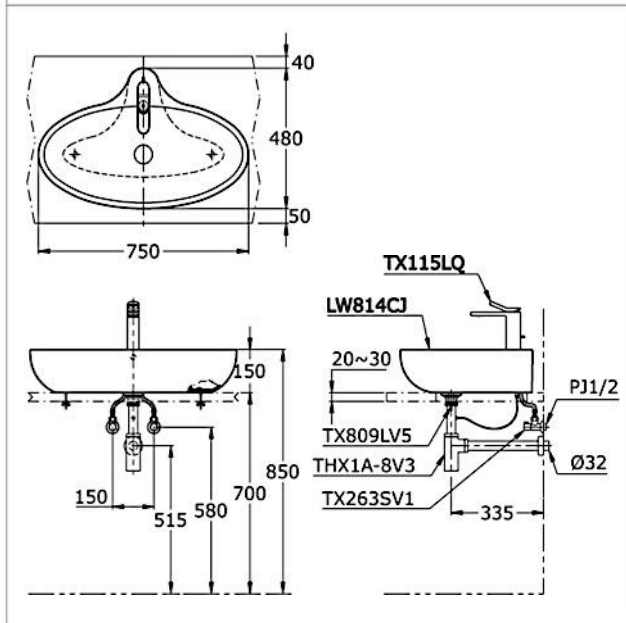

Brand

TOTO

Product Name

LW814CJ

Description

- Counter top basin

Colour / Material

White

Specifications

Size : 750W x 480D x 150H mm