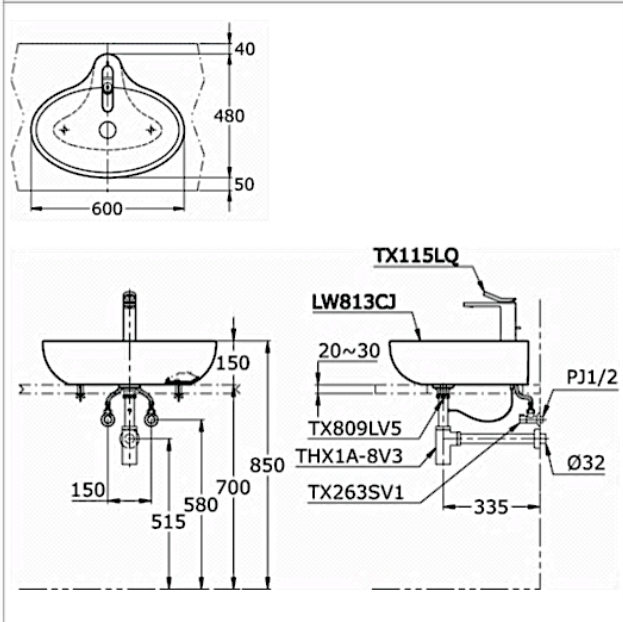

Brand

TOTO

Product Name

LW813CJ

Description

- Counter top basin

Colour / Material

White

Specifications

Size : 600W x 480D x 150H mm