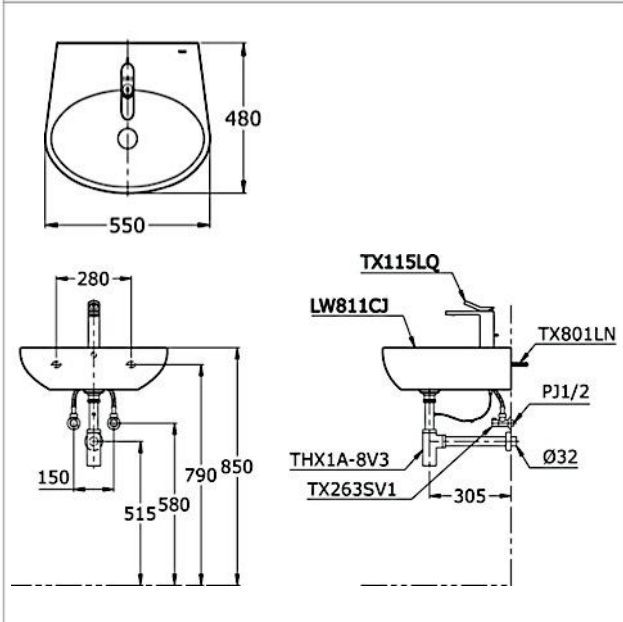

Brand

TOTO

Product Name

LW811CJ

Description

- Wall hung basin

Colour / Material

White

Specifications

Size : 550W x 480D mm