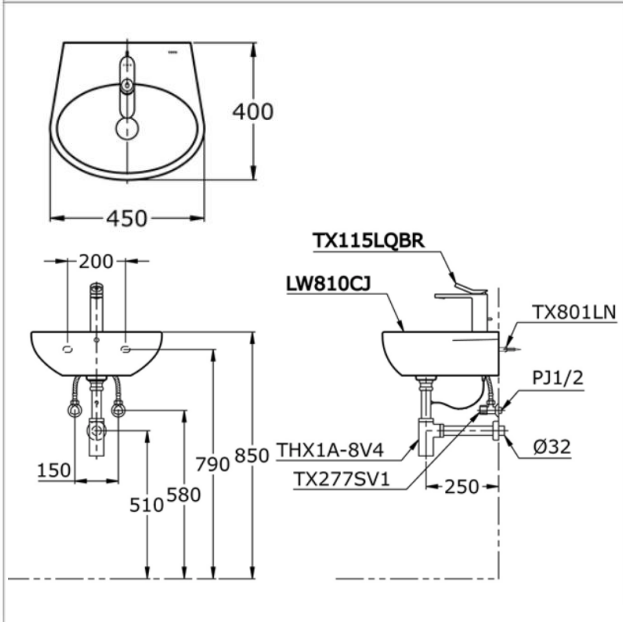

Brand

TOTO

Product Name

LW810CJ

Description

- Wall hung basin

Colour / Material

White

Specifications

Size : 450W x 400D mm