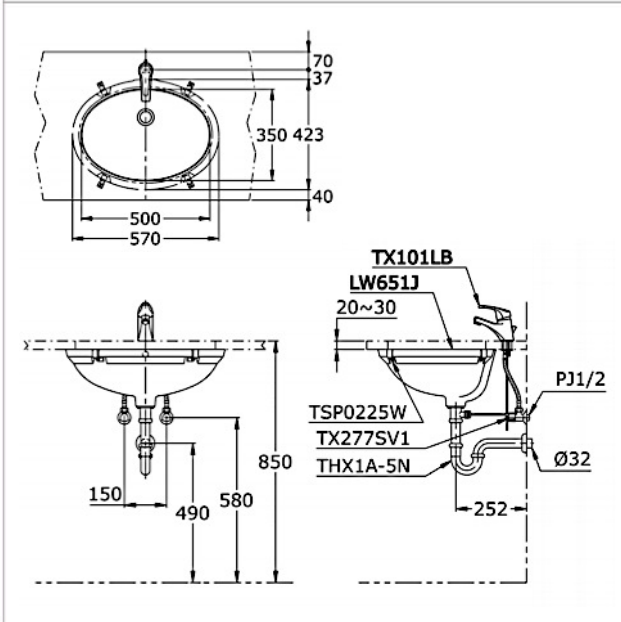

**Brand**

TOTO

**Product Name**

LW651J

**Description**

- Under counter basin

**Colour / Material**

White

**Specifications**

Opening Size : 500W x 350D mm  
 Size : 570W x 423D x 200H mm