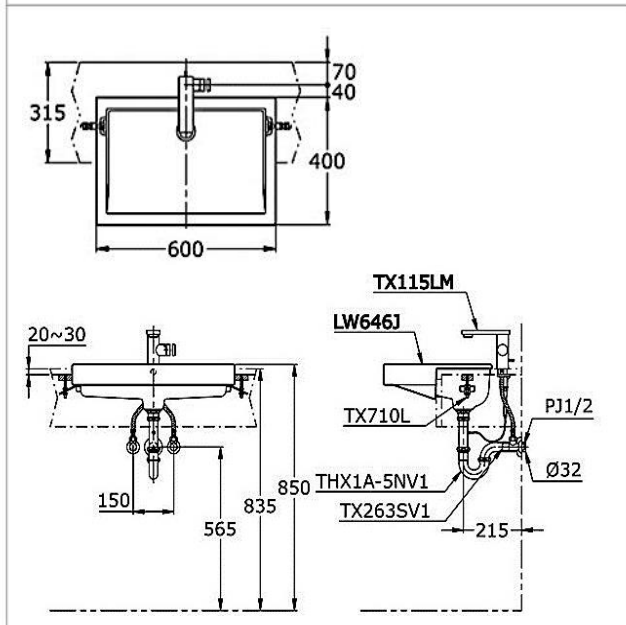

Brand

TOTO

Product Name

LW646J

Description

- Semi recessed basin

Colour / Material

White

Specifications

Size : 600W x 400D x 15H mm