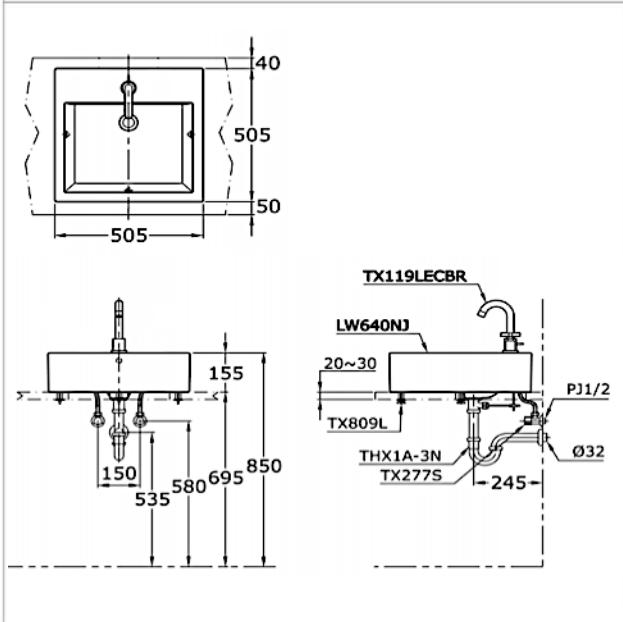

Brand

TOTO

Product Name

LW640NCJ

Description

- Counter top basin

Colour / Material

White

Specifications

Size : 505W x 505D x 155H mm