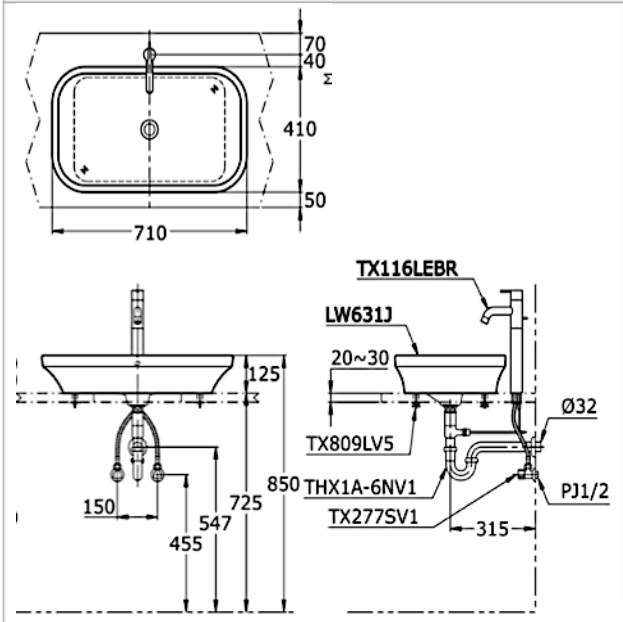

Brand

TOTO

Product Name

LW631J

Description

- Counter top basin

Colour / Material

White

Specifications

Size : 710W x 410D x 125H mm