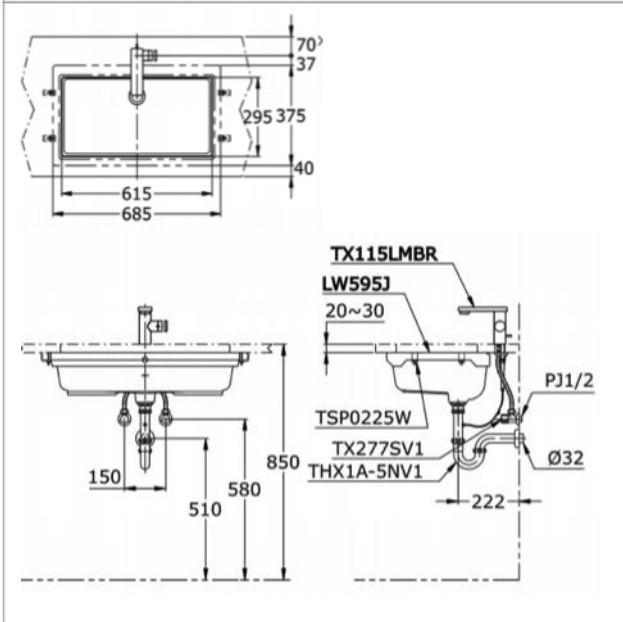

Brand

TOTO

Product Name

LW595J

Description

- Under counter basin

Colour / Material

White

Specifications

Opening Size : 615W x 295D mm
 Size : 685W x 375D mm